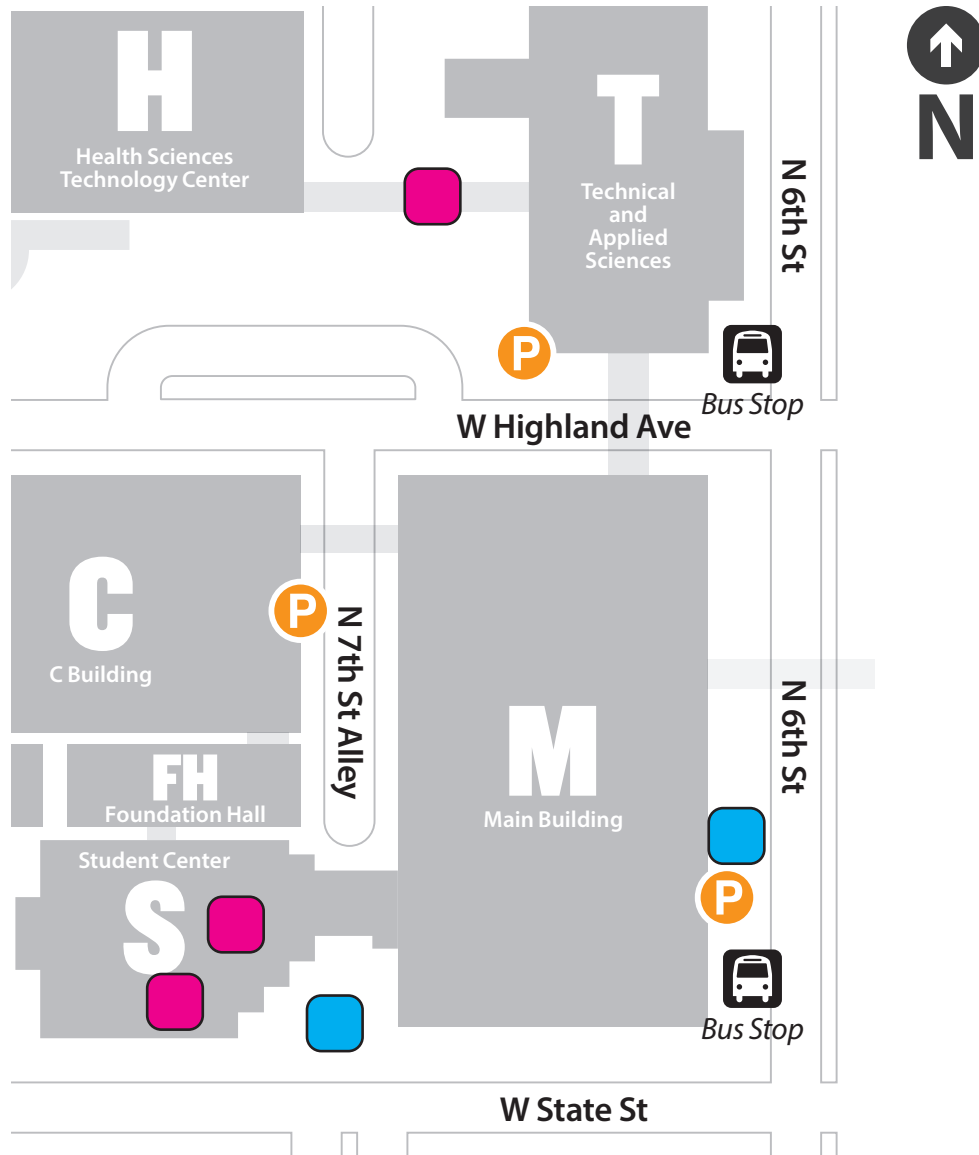

## Oak Creek Campus Map

- Indoor  Atrium
- Outdoor  Front Entrance

 MATC Student/Staff/Faculty & Permit Parking

**DOWNTOWN MILWAUKEE**  
700 West State Street

**MEQUON**  
5555 West Highland Road

**OAK CREEK**  
6665 South Howell Avenue

## Downtown Milwaukee Campus Map

- Indoor
  -  H/T Bridge
  -  2nd Floor of S Building
  -  3rd Floor of S Building (outside cafeteria)
- Outdoor
  -  S Building Mall
  -  Main Building Picnic Area Facing 6th Street