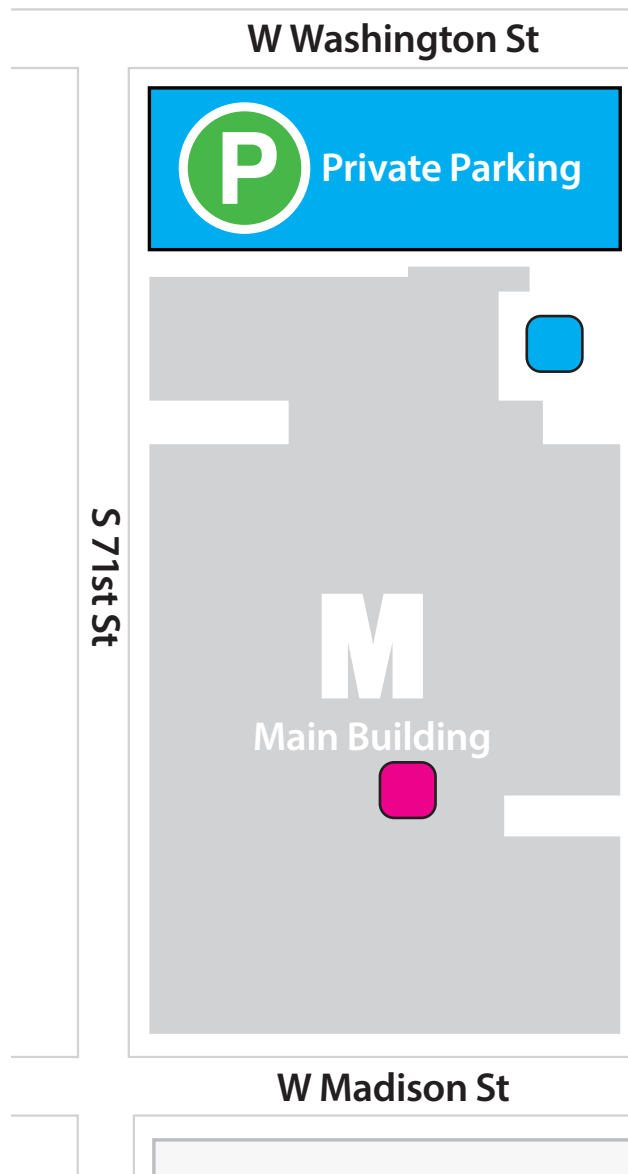

## West Allis Campus Map

- Indoor  Near/Outside Cafeteria
- Outdoor  Front Entrance  
(71st Street and Parking Lot)

**DOWNTOWN MILWAUKEE**  
700 West State Street

**MEQUON**  
5555 West Highland Road

**OAK CREEK**  
6665 South Howell Avenue