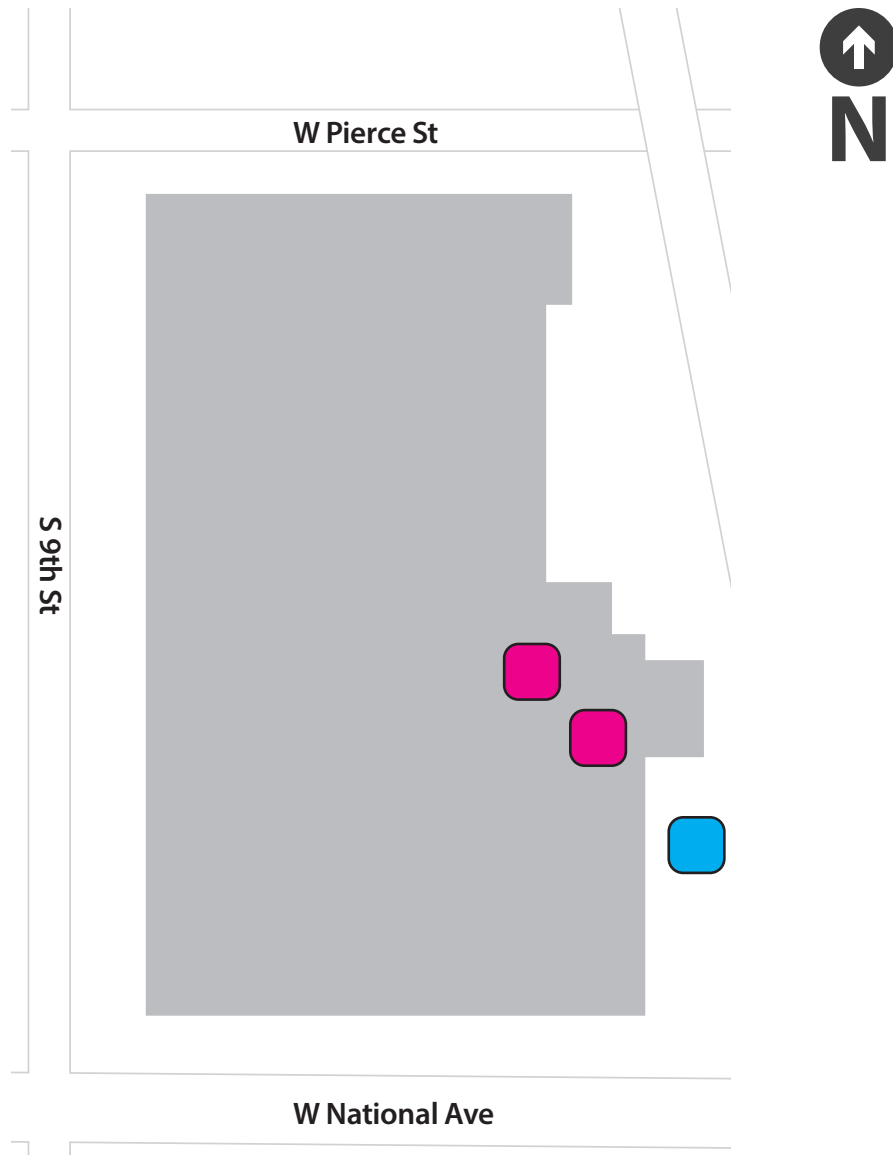

## Downtown Milwaukee Campus Map

- Indoor
  -  H/T Bridge
  -  2nd Floor of S Building
  -  3rd Floor of S Building (outside cafeteria)
- Outdoor
  -  S Building Mall
  -  Main Building Picnic Area Facing 6th Street

## Walker's Square Campus Map

- Indoor
  - 1st Floor Lobby
  - 4th Floor Lounge/Cafe
- Outdoor
  - Walkway to Door (Without Impeding Pedestrian Traffic)

**DOWNTOWN MILWAUKEE**  
700 West State Street

**MEQUON**  
5555 West Highland Road