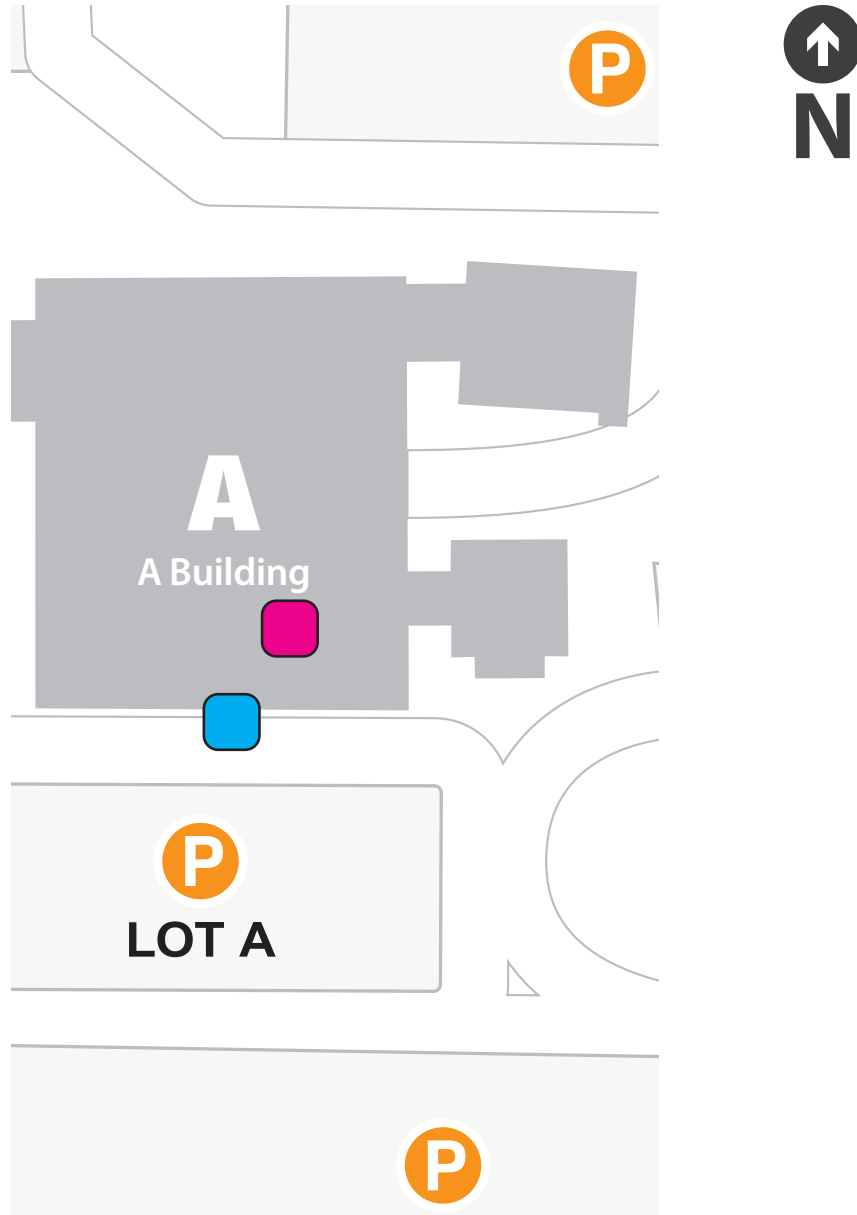

## Oak Creek Campus Map

- Indoor  Atrium
- Outdoor  Front Entrance

 MATC Student/Staff/Faculty & Permit Parking

**DOWNTOWN MILWAUKEE**  
700 West State Street

**MEQUON**  
5555 West Highland Road

**OAK CREEK**  
6665 South Howell Avenue